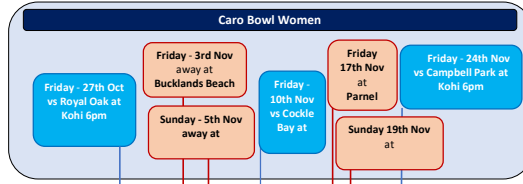

# Kohimarama Tennis Club - Summer Senior Interclub 2023/2024

Key	Home Game
	Away Game
	Bye
	Break

Round		Sat 2-Sep-23	Sat 9-Sep-23	Sat 16-Sep-23	Sat 23-Sep-23	Sat 30-Sep-23	Sat 7-Oct-23	Sat 14-Oct-23	21-Oct-23	Sat 28-Oct-23	Sat 4-Nov-23	Sat 11-Nov-23	Sat 18-Nov-23	Sat 25-Nov-23	Sat 2-Dec-23	Sat 9-Dec-23	Christmas	Sat 10-Feb-24	Sat 17-Feb-24	Sat 24-Feb-24	Sat 2-Mar-24	Sat 9-Mar-24	Sat 16-Mar-24	Sat 23-Mar-24	Sat 30-Mar-24	Sat 6-Apr-24
First Grade Men	Vs		Royal Oak		Next Generation		(Bye)			Campbell Park		Mission Bay		Cockle Bay		Remuera			Parnell		Blockhouse Bay		Howick			Eden Epsom
	Venue Courts		Kohi (1,2)		Kohi (1,2)					(1,2)		(3,4)		(1,2)		(1,2)			(5,6)		(1,2)		(1,2)			(3,4)
First Grade Women	Vs				Bucklands Beach		Winstone Park			Campbell Park		AK Other		Blockhouse Bay		Cockle Bay			Next Generation		Pompallier		Mission Bay			
	Venue Courts				Kohi (5,6)		Kohi (5,6)			Kohi (5,6)		BYE		Kohi (5,6)		Kohi (5,6)			Kohi (5,6)		(3,4)		(5,6)			
Second Grade Men	Vs	Pompallier		Gladstone		Howick		Royal Oak			Winstone Park		Lynfield		Glendowie			Te Pai Park		Blockhouse Bay		Remuera		Koru		
	Venue Courts	(3,4)		Kohi (3,4)		Kohi (5,6)		(3,4)			Kohi (5,6)		(5,6)		(1,2)			Kohi (1,2)		Kohi (3,4)		(5,6)		Kohi (1,2)		
Open Men 2	Vs	Dunholme		Eden Epsom		Papatoetoe		Herne Bay			(Bye)		Campbell Park		Bridge Park			West End		Next Generation		Koru		Blockhouse Bay		
	Venue Courts	Kohi (3,4)		(1,2)		(3,4)		Kohi (5,6)					Kohi (3,4)		(1,2)			Kohi (5,6)		Kohi (5,6)		(3,4)		Kohi (5,6)		
Open Men 6	Vs	Winstone Park		Remuera 2		West Harbour		Orakei			Glendowie		Cockle Bay		Mt Albert			Remuera 1		St Heliers		Sunnyside 1		Sunnyside 2		
	Venue Courts	Kohi (1,2)		Kohi (5,6)		Kohi (1,2)		Kohi (1,2)			(3,4)		(5,6)		Kohi (3,4)			(1,2)		Kohi (1,2)		Kohi (5,6)		(3,4)		
Open Men 7	Vs		Sunnyhills		Royal Oak		Manurewa			Parnell		(Bye)		Mission Bay		Cockle Bay 2			Cockle Bay 1		New Lynn		Eden Epsom		Blockhouse Bay	
	Venue Courts		Kohi (5,6)		Kohi (3,4)		(1,2)			(7,8)				(1,2)		(7,8)			(5,6)		(1,2)		Kohi (3,4)		Kohi (1,2)	
Super Men 3	Vs		New Lynn		Koru		Te Atatu			Howick		Manurewa		Mangere Combined		Waiheke Island			Dunholme		Winstone Park		Lynfield		Maratai	
	Venue Courts		Kohi (3,4)		(5,6)		Kohi (1,2) 3pm			(1,2)		(1,2)		(3,4)		(1,2)			(1,2)		Kohi (5,6)		(3,4)		Kohi (3,4)	
Super Women 1 (Kohimarama 1)	Vs				Mt Albert		Papakura			Kohimaram a 2		Ngatira		Manurewa		Koru			Kohimaram a 3		(Bye)		Orakei			
	Venue Courts				(1,2)		Kohi (1,2) 12pm			Kohi (3,4)		(1,2)		(1,2)		Kohi (1,2)			Kohi (1,2)				(1,2)			
Super Women 1 (Kohimarama 2)	Vs				Koru		Kohimaram a 3			Kohimaram a 1		Orakei		Mt Albert		Papakura			(Bye)		Ngatira		Manurewa			
	Venue Courts				(3,4)		Kohi (3,4)			Kohi (3,4)		(1,2)		Kohi (3,4)		(2,3)					(1,2)		(1,2)			
Super Women 1 (Kohimarama 3)	Vs				Papakura		Kohimaram a 2			Ngatira		Manurewa		Koru		(Bye)			Kohimaram a 1		Orakei		Mt Albert			
	Venue Courts				(2,3)		Kohi (3,4)			Kohi (1,2)		(5,6)		Kohi (1,2)					Kohi (1,2)		(1,2)		(1,2)			
Ferrier Cup	Vs	Royal Oak		Pakuranga		East Tamaki		Mission Bay			Bucklands Beach		Pompallier		Blockhouse Bay			Cockle Bay		Parnell 1		Parnell 2		Karaka		
	Venue Courts	Kohi (1,2)		Kohi (1,2)		(3,4)		(3,4)			Kohi (1,2)		Kohi (1,2)		Kohi (1,2)			(3,4)		(3,4)		(1,2)		Kohi (3,4)		
Presidents A	Vs				Karaka		Dunholme			Whitford		Mission Bay		Bucklands Beach		Remuera			Koru		Parnell		Pakuranga			
	Venue Courts				(3,4)		(1,2)			(1,2)		Kohi (1,2)		(3,4)		Kohi (3,4)			Kohi (3,4)		Kohi (3,4)		(3,4)			
Open Presidents 1	Vs	Pt Chevallier		Mission Bay		Howick		Bucklands Beach			Royal Oak		Maratai		New Lynn			Parnell		Manurewa		Dunholme		Clevedon		
	Venue Courts	Kohi (1,2)		(5,6)		(3,4)		Kohi (3,4)			Kohi (3,4)		(1,2)		(1,2)			Kohi (3,4)		(3,4)		Kohi (3,4)		(1,2)		